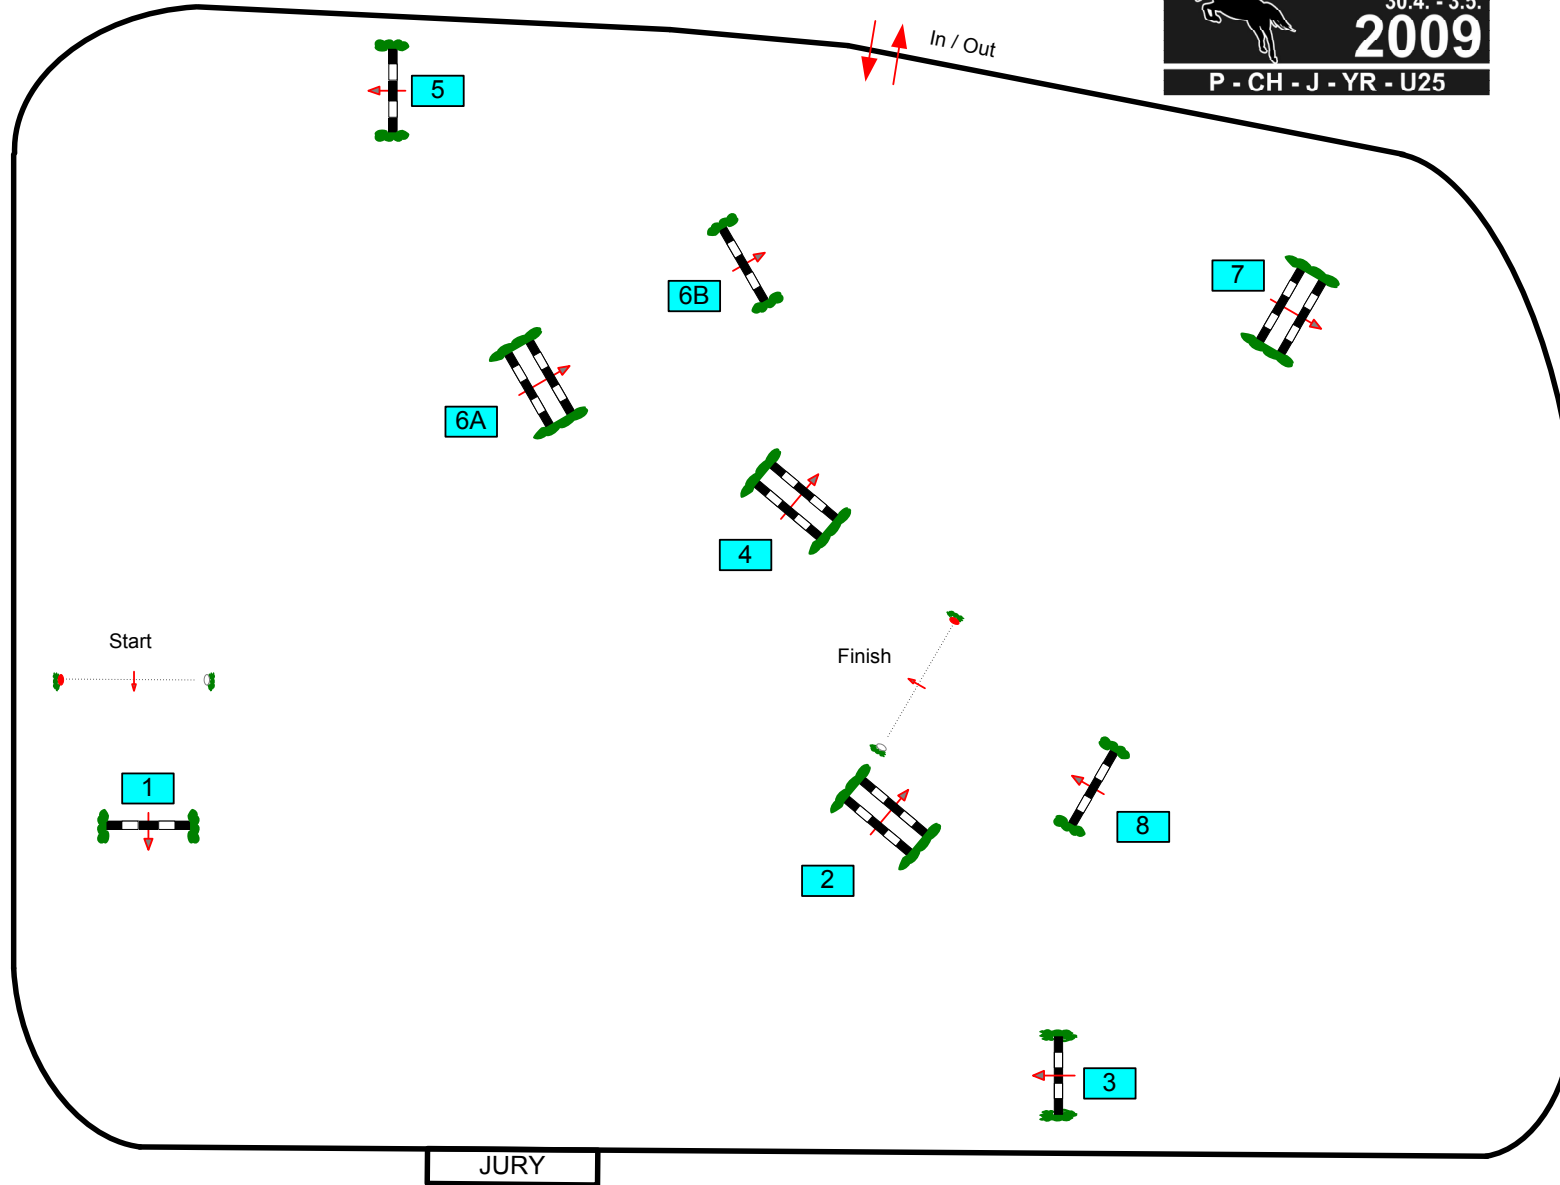

# CSI - Saint Norbert - Prague 2009

Class No.: 1

Competition against the clock

CSI P

Donnerstag, 30. April 2009

CSI - Saint Norbert - Prague  
 ZDUCHOVICE  
 30.4. - 3.5.  
**2009**  
 P - CH - J - YR - U25

Table: A	
FEI RG / Art. 238.2.1	
Height: 1,00 m	
Speed:	350 m/min
Length:	340 m
Time allowed:	59 sec
Time limit:	118 sec
Obstacles:	8
Efforts:	9

Course Designer  
 Martin Otto - GER