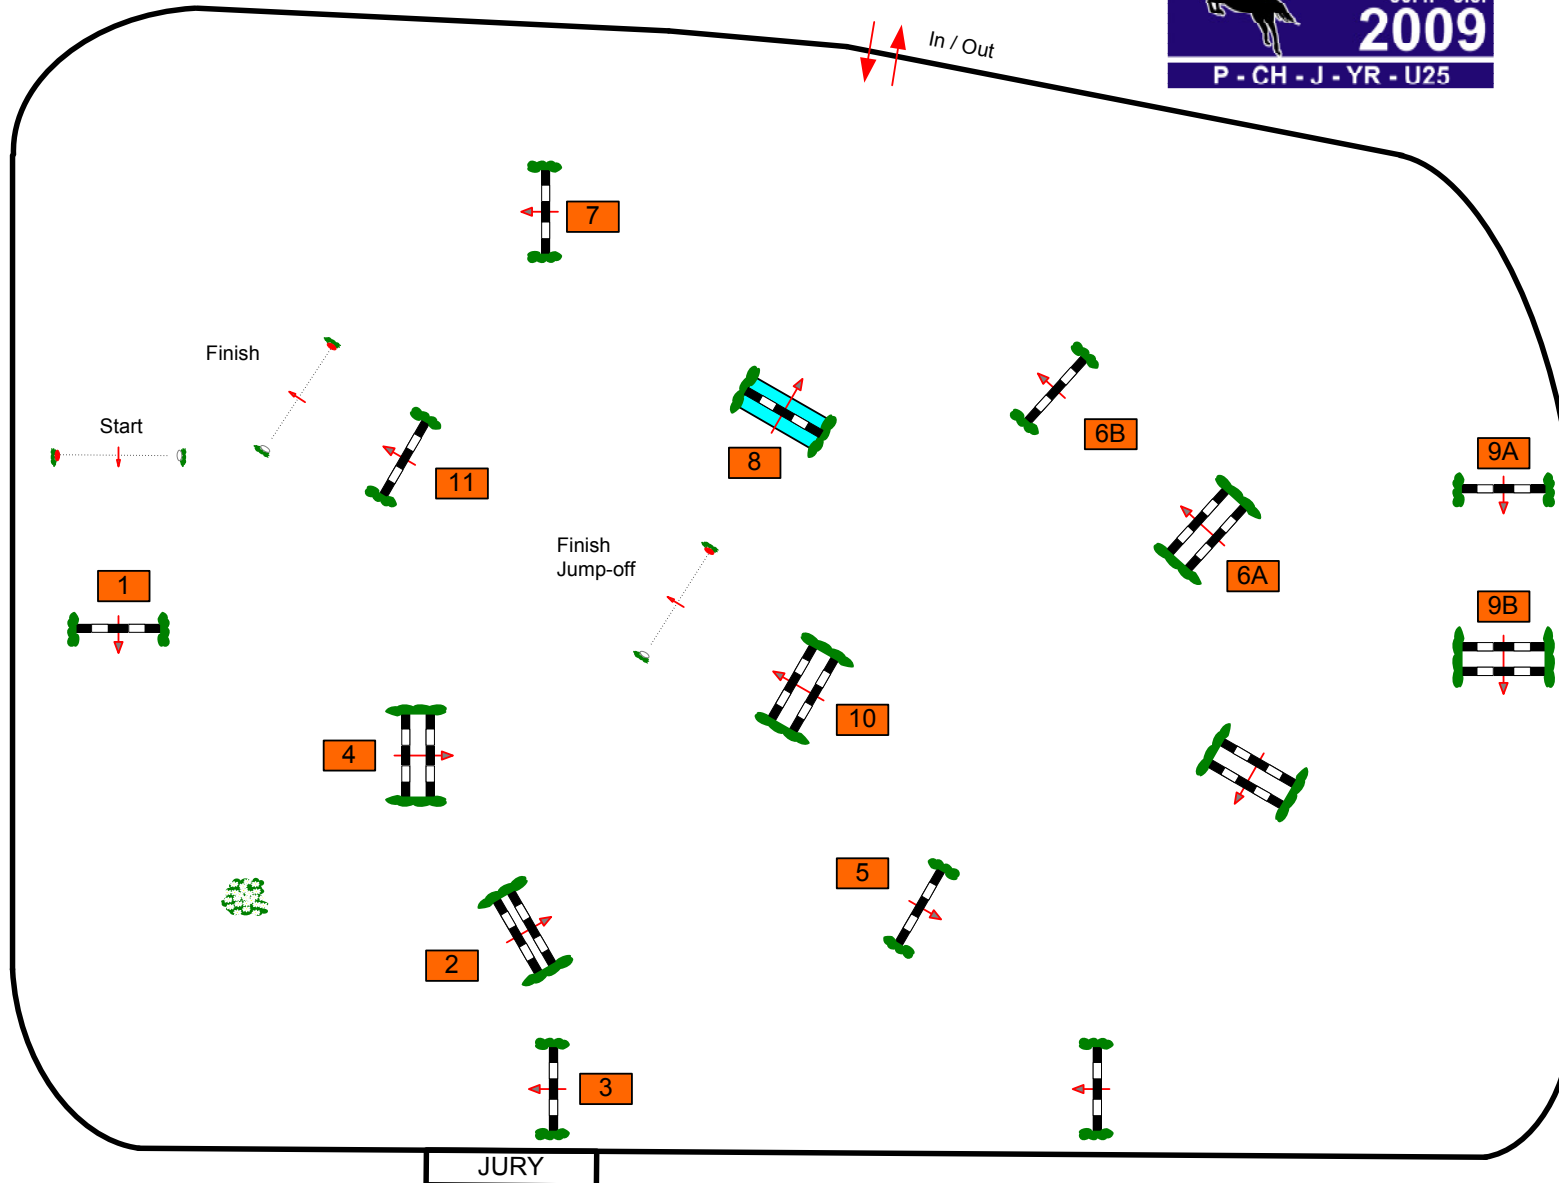

CSI - Saint Norbert - Prague 2009

Class No.: 17

Competition with one jump-off

CSI J

Sonntag, 3. Mai 2009

Table: A	
FEI RG / Art. 238.2.2	
Height: 1,30 m	
Speed:	350 m/min
Length:	0 m
Time allowed:	0 sec
Time limit:	0 sec
Obstacles:	11
Efforts:	13
1st Jump-off:	
-1-2-3-5-6A-9A-9B-10-	
Length:	0 m
Time allowed:	0 sec
Time limit:	0 sec