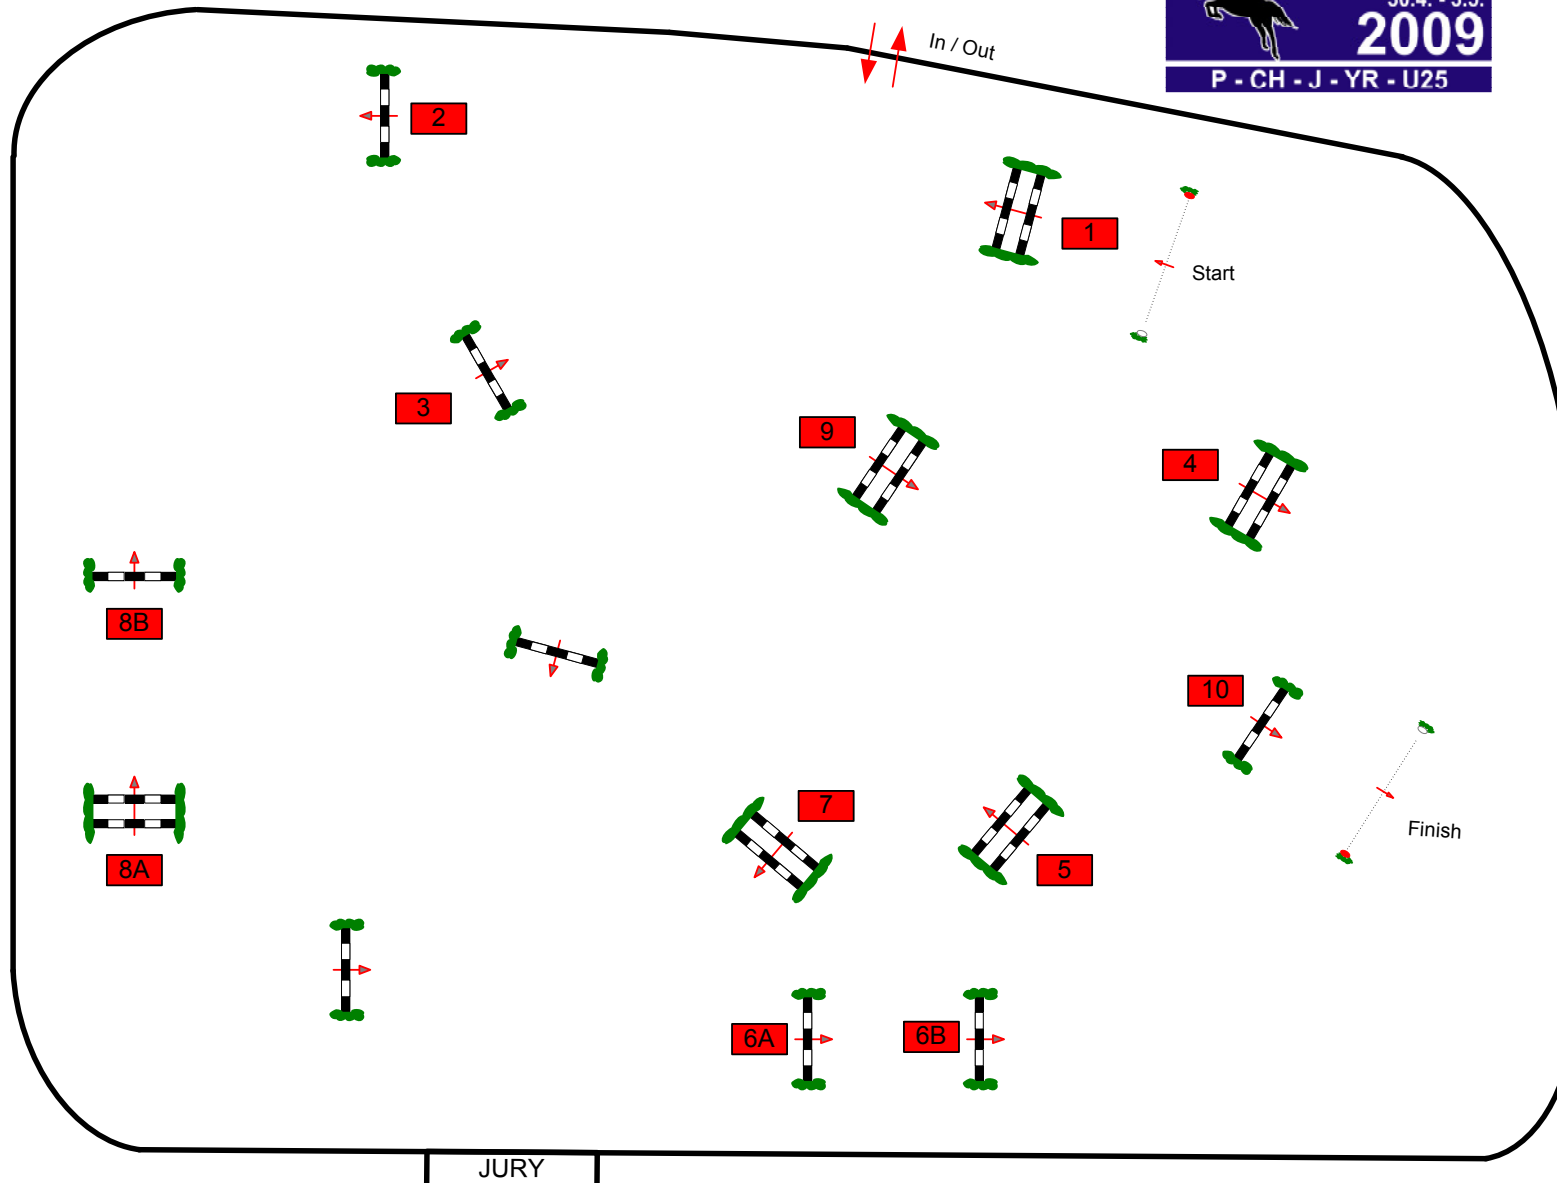

# CSI - Saint Norbert - Prague 2009

Class No.: 4

Competition against the clock

CSI J/YR/U25

Donnerstag, 30. April 2009

Table:	A
FEI RG / Art.	238.2.1
Height:	1,30 m
Speed:	350 m/min
Length:	380 m
Time allowed:	66 sec
Time limit:	132 sec
Obstacles:	10
Efforts:	12

Course Designer  
 Martin Otto - GER